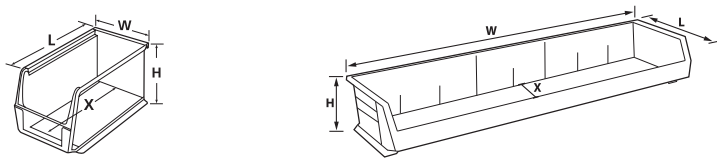

800.253.2467
akro-mils.com

AkroBins Model No.	Outside Dimensions (In.)			Bottom Dimensions (In.)				Capacity/Quantity		Accessories							
	L	W	H	L	W	H	X	Bin Load Capacity On Rack	Bin Ctn. Qty.	Length Dividers**	Width Dividers**	Divider Pkg. Qty.	Bin Lids***	Lid Pkg. Qty.	Adhesive Labels	Card Stock	Slope-It Bin Inserts
30210*	5$\frac{3}{8}$	4$\frac{3}{8}$	3	4$\frac{3}{8}$	3$\frac{1}{8}$	2$\frac{3}{8}$	4	10 lbs.	24	40210 (1)	-	6	30211CRY	24	29202	29301	-
30220*	7$\frac{3}{8}$	4$\frac{3}{8}$	3	6$\frac{3}{8}$	3$\frac{1}{8}$	2$\frac{3}{8}$	6	10 lbs.	24	40220 (1)	-	6	30221CRY	24	29202	29301	-
30224*	10$\frac{7}{8}$	4$\frac{3}{8}$	4	10$\frac{1}{4}$	3$\frac{3}{8}$	3$\frac{3}{4}$	9	30 lbs.	12	40224 (1)	-	-	30225CRY	12	29202	29301	46224
30230*	10$\frac{7}{8}$	5$\frac{1}{2}$	5	10$\frac{1}{4}$	4$\frac{3}{8}$	4$\frac{3}{4}$	9	30 lbs.	12	40230 (1)	41230 (3)	6	30231CRY	12	29203	29302	46230
30234*	14$\frac{3}{4}$	5$\frac{1}{2}$	5	14$\frac{1}{8}$	4$\frac{3}{8}$	4$\frac{3}{4}$	12$\frac{3}{8}$	50 lbs.	12	40234 (1)	-	-	-	-	29203	29302	-
30239*	10$\frac{3}{4}$	8$\frac{3}{4}$	7	10	6$\frac{3}{8}$	6$\frac{3}{4}$	8	50 lbs.	6	40239 (1)	-	6	-	-	29203	29302	-
30240*	14$\frac{3}{4}$	8$\frac{3}{4}$	7	14	6$\frac{3}{8}$	6$\frac{3}{4}$	12	60 lbs.	12	40245 (1)	-	6	-	-	29203	29302	46240
30265	18	8$\frac{3}{4}$	9	17$\frac{7}{8}$	6$\frac{3}{4}$	8$\frac{3}{4}$	14$\frac{1}{2}$	60 lbs.	6	40265 (1)	-	6	-	-	29203	29303	-
30235*	10$\frac{7}{8}$	11	5	10$\frac{1}{4}$	10	4$\frac{3}{4}$	9	50 lbs.	6	40230 (3)	-	6	30236CRY	6	29203	29302	-
30260	18	11	10	17	9$\frac{1}{2}$	9$\frac{3}{4}$	14$\frac{3}{8}$	60 lbs.	6	40260 (3)	-	6	-	-	29203	29303	-
30255	10$\frac{7}{8}$	16$\frac{1}{2}$	5	9$\frac{3}{4}$	15	4$\frac{3}{4}$	9	60 lbs.	6	40230 (3)	-	6	-	-	29203	29302	-
30250*	14$\frac{3}{4}$	16$\frac{1}{2}$	7	14	14$\frac{3}{4}$	6$\frac{3}{4}$	12	75 lbs.	6	40245 (3)	41250 (6)	6	-	-	29203	29302	-
30270	18	16$\frac{1}{2}$	11	17$\frac{7}{8}$	14$\frac{3}{4}$	10$\frac{1}{4}$	14	75 lbs.	3	40270 (3)	41270 (6)	6	-	-	29203	29303	-
30320	8$\frac{5}{8}$	33	5	7	31$\frac{1}{2}$	4$\frac{3}{8}$	6	80 lbs.	4	40321 & 40220 (7)	-	7	30321	4	-	-	-

ProHANGER

Model No.	L	W	H	Bin Load Capacity On Rack	Bin Ctn. Qty.	End Cap Divider (6 Pk)	End Cap Divider (2 Pk)
30330RED	7$\frac{3}{4}$	8$\frac{3}{4}$	5	75 lbs.	6	40330	403302PK

ACCESSORIES

See Through Crystal Clear Lids
Keep contents dust-free and protected
NEW! STYLE

Adhesive Labels & Card Stock Holders
Clearly identify bin contents. See Pg. 11

Length Dividers
Keep items separated in bin. Now available for all sizes!

Slope-It™ Bin Inserts
15° slope inserts for 30224, 30230 and 30240 AkroBins improve visibility and accessibility of supplies by keeping them close to the front of the bin. Transform your AkroBins in one easy step!
NEW!

Width Dividers
Available for 30230, 30250 and 30270

Bin Retainer Clip
Model No. 40599
Hold bins securely on louvered panels. Will work with any size AkroBin or ProHANGER. Perfect for service vans and maintenance workers, plumbers, electricians or other tradesmen who store and transport supplies and materials