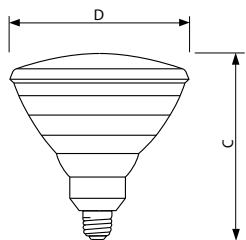

Halogen PAR

Dimensional drawing

Product

Halogen 72PAR38/EVP/FL25 120V 12/1

PAR38 STD 72W E26/50x39/BRC 120V FL 25D